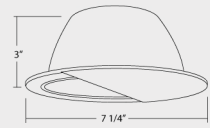

Project:	Comments:	Type:
Catalog No:	Prepared by:	Date:

ORDER NO.	DESCRIPTION	MAXIMUM LAMP RATING
	BAFFLE DROP OPAL	70W ED17/PAR 38
17524BK	BLACK (SHOWN)	39W PAR 20
17524WH	WHITE	OD: 7 1/4"

ORDER NO.	DESCRIPTION	MAXIMUM LAMP RATING
	WALL WASH REFLECTOR	70W ED17/PAR 38
17540BK	BLACK	39W PAR 20
17540CL	CLEAR (SHOWN)	OD: 7 1/4"
17540GD	GOLD	
17540WH	WHITE	