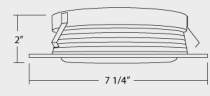

Project:	Comments:	Type:
Catalog No:	Prepared by:	Date:

ORDER NO.	DESCRIPTION	MAXIMUM LAMP RATING
	BAFFLE DROP OPAL	70W ED17/PAR 38
17524BK	BLACK (SHOWN)	39W PAR 20
17524WH	WHITE	OD: 7 1/4"

ORDER NO.	DESCRIPTION	MAXIMUM LAMP RATING
	WALL WASH REFLECTOR	70W ED17/PAR 38
17540BK	BLACK	39W PAR 20
17540CL	CLEAR (SHOWN)	OD: 7 1/4"
17540GD	GOLD	
17540WH	WHITE	