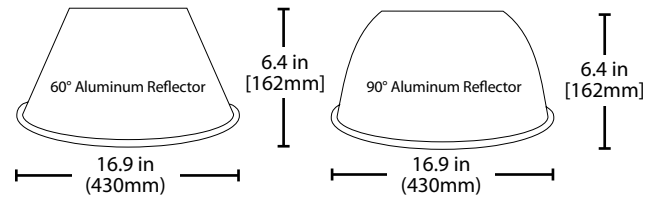

HBC-20-GS-AL

Ordering Information		Example: HBC-20-RFL-AL-60 , HBC-20-GS-AL
Reflector	Glare Shield	
HBC-20-RFL-AL-60	No Glare Shield	
HBC-20-RFL-AL-90	HBC-20-GS-AL	

Specifications and dimensions subject to change without notice.