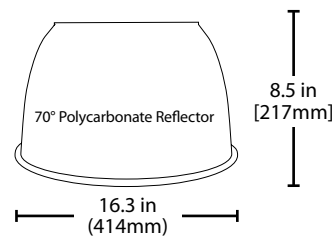

HBC-20-RFL-PC-70

ACCESSORY FOR HBC-20

Product Description

The HBC-20-RFL-PC-70 accessory is for the HBC-20 High Bay fixture. The HBC-20-RFL-PC accessory for the HBC-20 High Bay fixture is a 70° diffused reflector and mounts by key holes.

Date _____

HBC-20-RFL-PC-70

HBC-20-RFL-PC-70 + HBC-20-GS-PC

Ordering Information

Example: HBC-20-RFL-PC-70, HBC-20-GS-PC

Reflector	Glare Shield
HBC-20-RFL-PC-70	No Glare Shield
	HBC-20-GS-PC

Specifications and dimensions subject to change without notice.